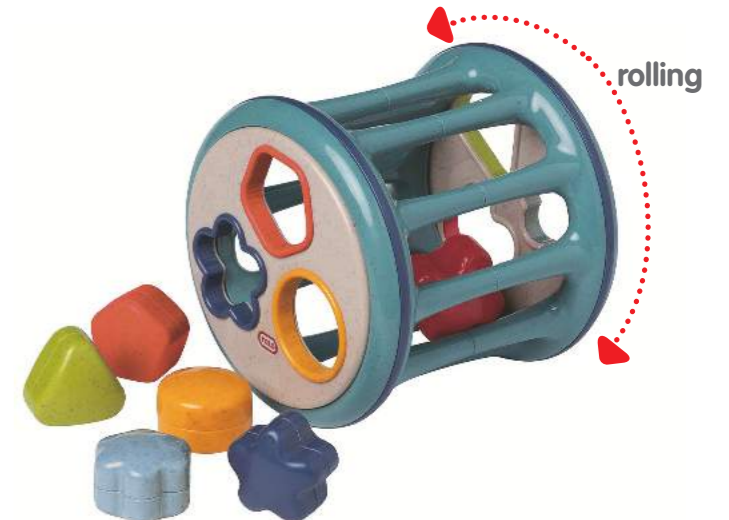

76007 Rolling Shape Sorter
Great as a floor toy or on a table top. Comes with 6 different coloured shapes, each with a different rattle sound.
16cm x 16cm x 16.5cm (L/W/H)