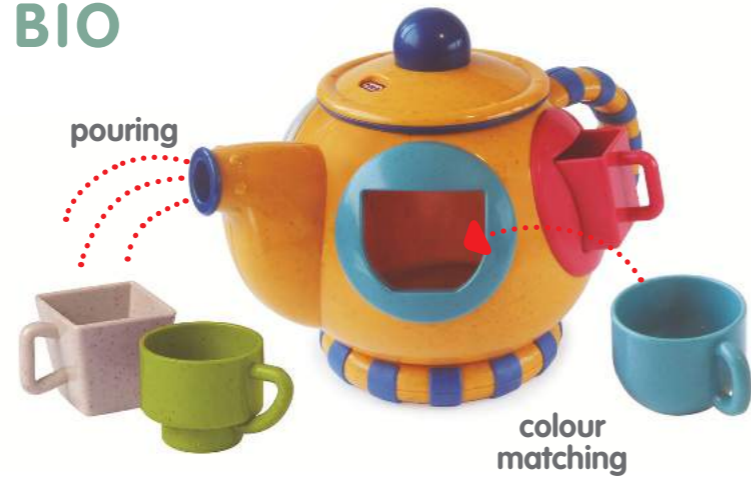

**76031 Bio Shape Sorter**

The Bio Shape Sorter is great as a floor toy or on a table top with an easy opening lid that allows instant access to the sorting shapes. The six shapes encourage shape sorting and colour matching. Each shape has a unique rattling sound. Encourages manipulation skills and stimulates through sound and movement. Enhances manipulation and fine motor skills. Great for the development of hand-eye coordination, motor skills and promotes colour recognition. A perfect product to help and stimulate visually and auditory impaired children.  
16.5cm x 16.5cm x 21.6cm (L/W/H)

**TOLO**  
BIO

**76008 Teatime Shape Sorter**  
Can be used as a shape sorter or a real teapot!  
Comes with 4 mini teacups which are colour matched to their respective holes. Clear beaker can be placed inside the tea pot and liquid added to allow for a real tea time experience. Encourages a greater understanding of colour matching and shape recognition.  
16.5cm x 16cm x 19cm (L/W/H)