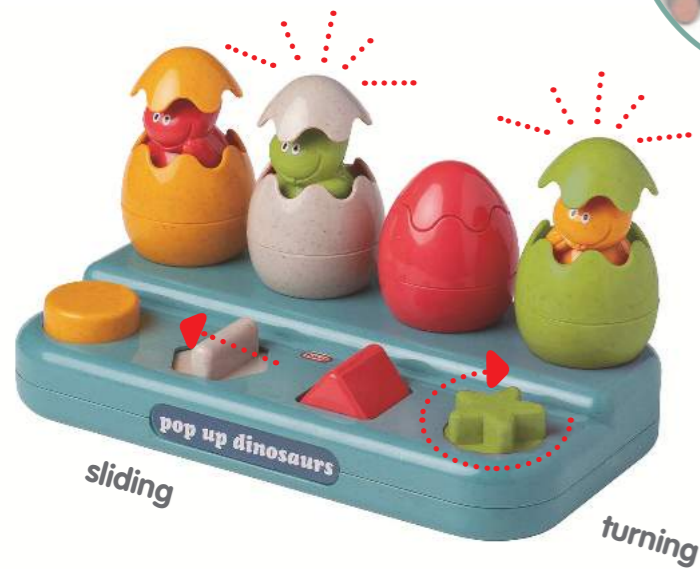

12
m+

TOLO BIO

76009 Pop Up Dinosaur
Four different ways to pop-up the baby dinosaurs!
28cm x 15cm x 15cm (L/W/H)