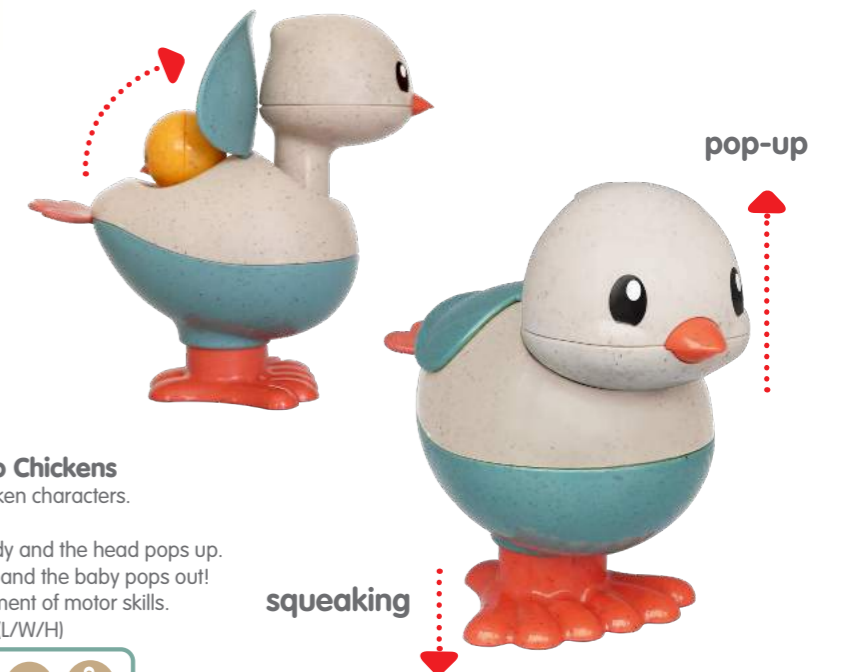

### 76025 Roly Poly Teddy Bear

Show your baby how the character rolls, spins and wobbles about on a flat surface.  
8.8cm x 7.5cm x 11.8cm (L/W/H)

mirror

### 76026 Magic Shaker

Turn it upside down and watch the coloured beads flow out of one chamber into another.  
12.7cm x 4.9cm x 11cm (L/W/H)

spin

### 76041 Rabbit Carousel

Cute characters.  
Smooth, long running action.  
Easy to grasp and hold.  
Gentle sound when spinning.  
17cm x 17cm x 16.5cm (L/W/H)

5

pop-up

squeaking

### 76040 Pop Up Chickens

Cute and friendly chicken characters.  
Squeaky feet.  
Push down on the body and the head pops up.  
Push down on the tail and the baby pops out!  
Great for the development of motor skills.  
16cm x 7.9cm x 12cm (L/W/H)