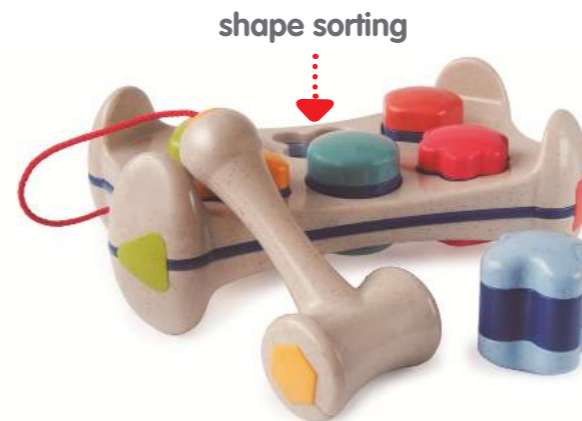

76011 Shape Sorter Play Bench
Both shape sorting and colour matching.
Removable shapes.
Each shape rattles with an individual sound.
Hammer is attached for safe keeping.
Shapes can be hammered straight through, but turn it over and you can start again!
23cm x 15cm x 13cm (L/W/H)