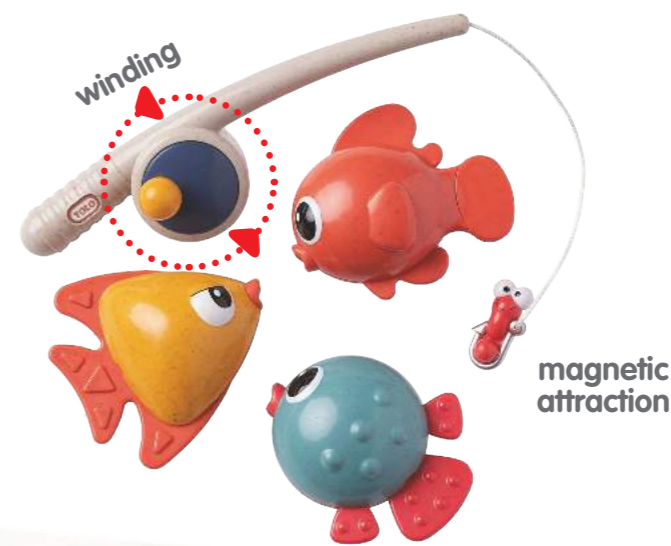

**76028 Push And Go Teddy**  
Press his head and watch him go!  
20.3cm x 11.5cm x 17.6cm (L/W/H)

18  
m+

# TOLO BIO

top and  
bottom can be  
separated

**76027 Classic Drum**  
2 sides can be separated and played  
with at the same time.  
12cm x 12cm x 16.5cm (L/W/H)

**76013 Funtime Fishing**  
Hook the fish and reel them in!  
Submerge the fish and watch them blow bubbles.  
Cute little magnetic worm to attract the fish!  
Fish: 19.3cm x 4.3cm x 8.6cm (L/W/H)  
Rod: 23.2cm x 5cm x 5cm (L/W/H)