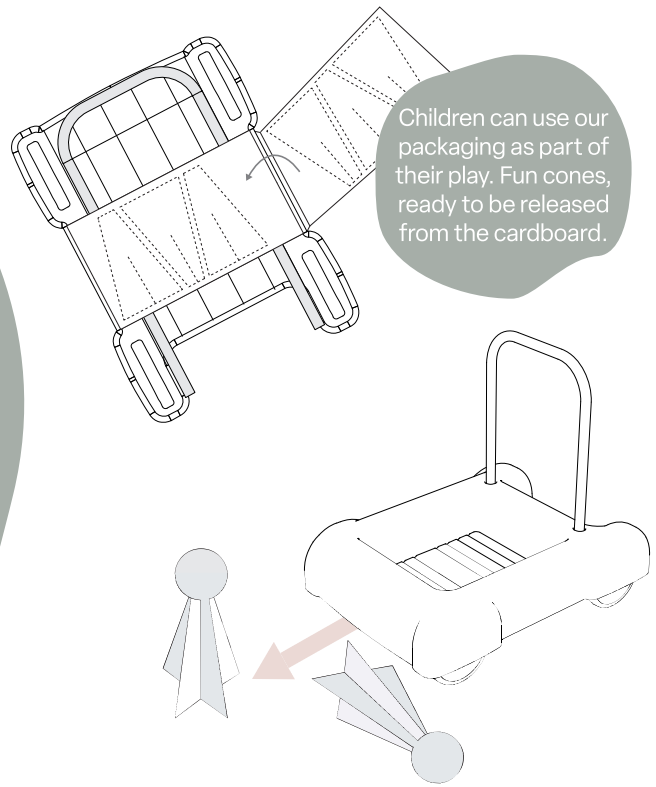

Children can use our packaging as part of their play. Fun cones, ready to be released from the cardboard.