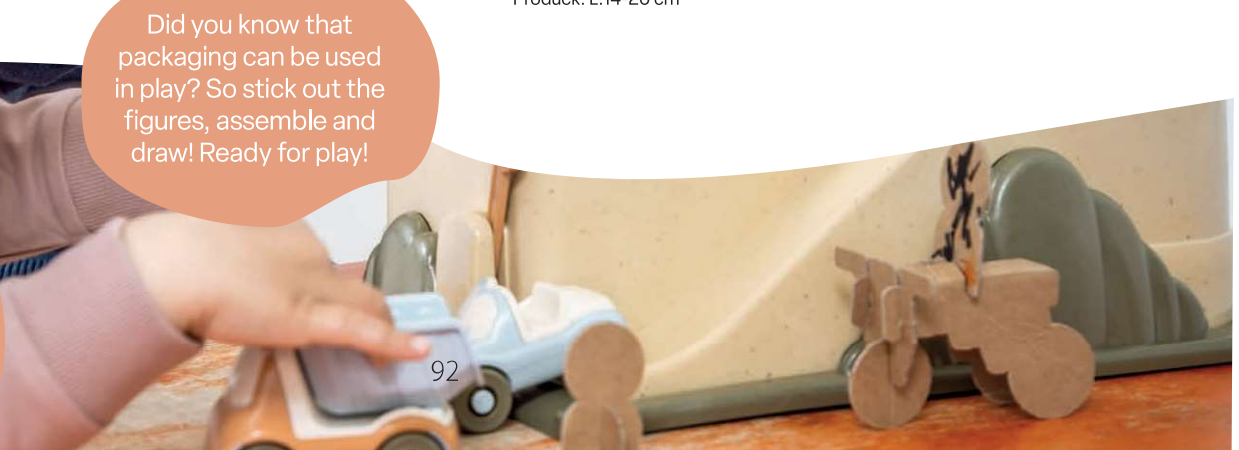

5627
BIO construction vehicle set

Product: L:16-17 cm
Gift box: L:34.5 H:17.5 W:19 cm

5651
BIO garage

Package: L:35 H:16.5 W:28 cm

6968
BIO vehicles

Product: L:14-20 cm

Did you know that packaging can be used in play? So stick out the figures, assemble and draw! Ready for play!