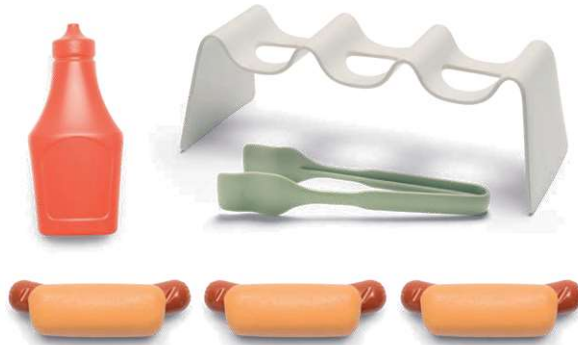

New gift box

Gift box: L:29 H:19.5 W:11.5 cm